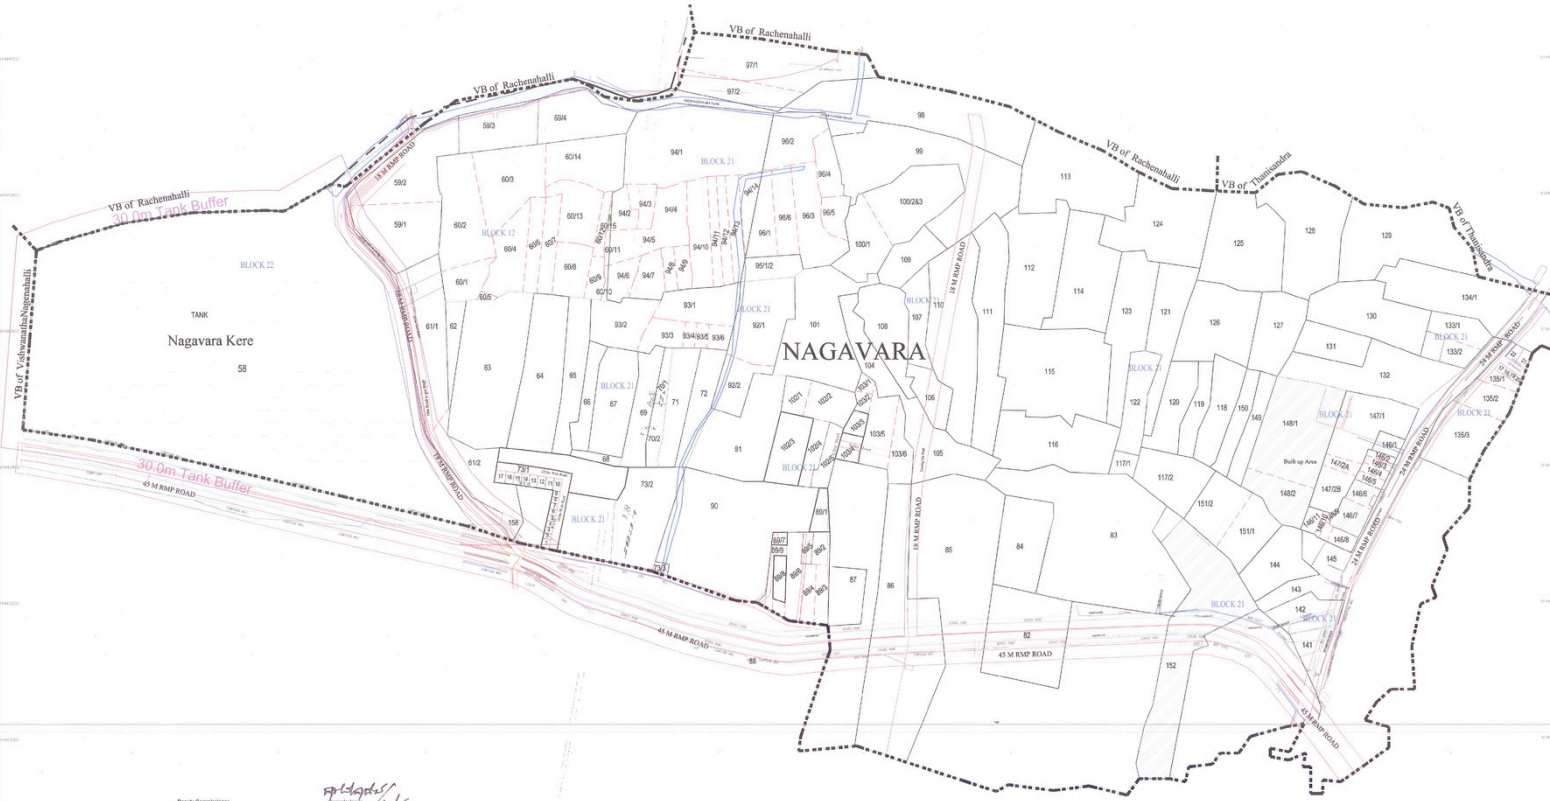

ARKAVATHY LAYOUT
NAGAVARA

LEGEND

- Village Boundary
- Survey Boundary
- Hess Boundary
- Block Boundary
- Survey Numbers
- Road
- Drain
- Nala
- Nala Buffer Line
- Railway Track
- Railway Boundary Line
- BKV HT Line
- Revenue (Gram Sabha)
- Court Case
- Park
- Bulk up Area (Not Award)
- Bulk up (Awarded)
- Tank
- Lapsed Formed Boundary
- Lapso to be formal / to be handed over
- Existing Building
- Not Award Hatch
- Buffer Zone/hedge of land use

Designation and Signatures:
Deputy Commissioner: BDA - Bangalore
Engineer-in-Charge: BDA - Bangalore
Assistant Engineer: BDA - Bangalore
Assistant Engineer: BDA - Bangalore
Assistant Engineer: BDA - Bangalore
Assistant Engineer: BDA - Bangalore
Assistant Engineer: BDA - Bangalore
Assistant Engineer: BDA - Bangalore
Assistant Engineer: BDA - Bangalore
Assistant Engineer: BDA - Bangalore
Assistant Engineer: BDA - Bangalore
Assistant Engineer: BDA - Bangalore